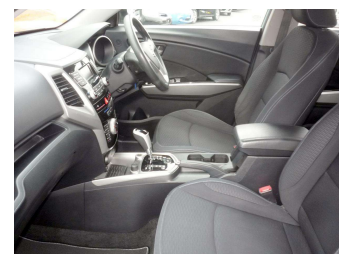

2015 SsangYong Tivoli Sport

Purchase Price **$13,995**
Includes GST, Registration & Licensing

Finance may be available on this vehicle. Ask one of our friendly staff for more information.

Gain peace of mind with Mechanical Breakdown Insurance. **Ask us how.**

1. **Top features**
2. » 1.6 litre EFI
   - » 6 Airbags
   - » ABS Braking
   - » Air Conditioning
   - » Alloy wheels
   - » Central Locking
   - » Electric Mirrors
   - » Electric Windows
   - » Power Steering
   - » Stability Control
   - » Traction Control

Body Style
5 door, Hatchback

Odometer
66,452 km

Engine
1597 cc, Twin Cam

Fuel Type
Petrol

Transmission
Automatic, Front Wheel

Wheels
16", Alloy

VIN
KPT30A1VSFP028635

Interior
-

Safety

Based on 2023 VSRR rating

Reg No.
JHJ170

Ext Colour
Blue

History
5 owners

Seats
5 seats

CO2 Emissions
★★★★☆
186 grams/km

Energy Economy
★★☆☆☆☆

Annual fuel cost of $3,140
8L per 100km

Cost per year is an estimate based on petrol price of $2.80 per litre and an average distance of 14000 km. Emissions and Energy Economy figures standardised to 3P WLTP.

Stock ID: 9305

Auto Court | Phone 03 455 3000 | Email info@autocourt.net.nz
cnr Burns and Neville Streets, Carisbrook, DUNEDIN 9012, New Zealand
www.autocourt.net.nz