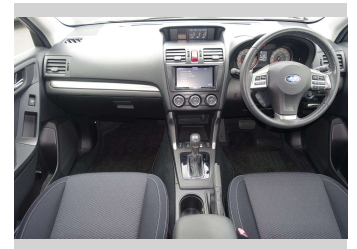

2013 Subaru Forester 2.0i-L AWD

Purchase Price **\$18,995**
Includes GST, Registration & Licensing

Finance may be available on this vehicle. Ask one of our friendly staff for more information.

Gain peace of mind with Mechanical Breakdown Insurance. **Ask us how.**

Top features

- » "Smart Key" Operation
- » 2.0 litre Boxer EFi
- » ABS Braking
- » All Wheel Drive
- » Alloy wheels
- » CD Player
- » Central Locking
- » Climate Control
- » Cruise Control
- » Dual Airbags
- » Electric adj Seats
- » Electric Mirrors
- » Electric Windows
- » EyeSight Driver Assist
- » Forward Collision Miti...
- » Heated front seats
- » Heated Front Seats
- » Immobiliser

Body Style
5 door, Station Wagon

Odometer
32,407 km

Engine
1995 cc, Twin Cam Boxer EFi

Fuel Type
Petrol

Transmission
CVT, All Wheel Drive

Wheels
17", Alloy

VIN
7AT0GF17X24030437

Interior
-

Safety

Based on 2023 UCSR rating for 12-18 models

Reg No.
-

Ext Colour
Red

History
Ex-Overseas

Seats
5 seats

CO2 Emissions
★★★★☆
173 grams/km

Energy Economy
★★★☆☆
Annual fuel cost of \$2,900
7.4L per 100km