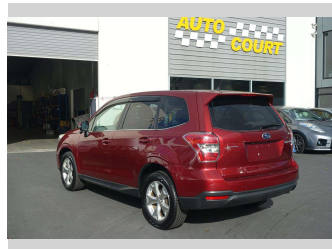

2013 Subaru Forester 2.0i-L AWD

Purchase Price **\$18,995**
Includes GST, Registration & Licensing

Finance may be available on this vehicle. Ask one of our friendly staff for more information.

Gain peace of mind with Mechanical Breakdown Insurance. **Ask us how.**

Top features

- » "Smart Key" Operation
- » 2.0 litre Boxer EFi
- » ABS Braking
- » All Wheel Drive
- » Alloy wheels
- » CD Player
- » Central Locking
- » Climate Control
- » Cruise Control
- » Dual Airbags
- » Electric adj Seats
- » Electric Mirrors
- » Electric Windows
- » EyeSight Driver Assist
- » Forward Collision Miti...
- » Heated front seats
- » Heated Front Seats
- » Immobiliser

Body Style
5 door, Station Wagon

Odometer
32,407 km

Engine
1995 cc, Twin Cam Boxer EFi

Fuel Type
Petrol

Transmission
CVT, All Wheel Drive

Wheels
17", Alloy

VIN
7AT0GF17X24030437

Interior
-