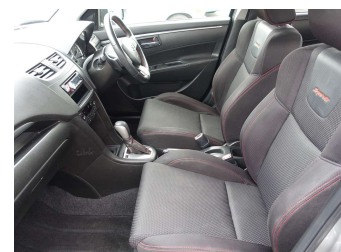

2012 Suzuki Swift Sport 1.6

Purchase Price **\$12,995**
Includes GST, Registration & Licensing

Finance may be available on this vehicle. Ask one of our friendly staff for more information.

Gain peace of mind with Mechanical Breakdown Insurance. **Ask us how.**

Top features

- » "Smart Key" Operation
- » 1.6 litre EFI
- » ABS Braking
- » Alloy wheels
- » CD Player
- » Central Locking
- » Climate Control
- » Cruise Control
- » Dual Airbags
- » Electric Mirrors
- » Electric Windows
- » Immobiliser
- » Keyless Entry
- » Power Steering
- » Stability Control
- » Traction Control