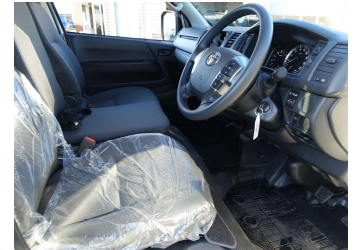

2026 Toyota Hiace DX 4WD

Purchase Price **\$56,500**
Includes GST, Registration & Licensing

Finance may be available on this vehicle. Ask one of our friendly staff for more information.

Gain peace of mind with Mechanical Breakdown Insurance. **Ask us how.**

Top features

- » 2.7 litre Turbo/Diesel
- » ABS Braking
- » Air Conditioning
- » Bluetooth
- » Central Locking
- » Driver's Airbag
- » Electric Front Windows
- » Electric Mirrors
- » Forward Collision Mitigation
- » Full-time 4WD
- » Lane Departure Assist
- » LH & RH side sliding doors
- » Power Steering
- » Rear Seat, with Seat Belt
- » Stability Control
- » Traction Control

Body Style
5 door, Van

Odometer
23 km

Engine
2754 cc, Turbo/Diesel

Fuel Type
Diesel

Transmission
Automatic, 4WD

Wheels
-

VIN
7AT0H60FX26043831

Interior
-