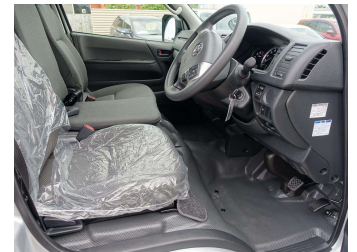

2026 Toyota Hiace DX 4WD

Purchase Price **$56,500**
Includes GST, Registration & Licensing

Finance may be available on this vehicle. Ask one of our friendly staff for more information.

Gain peace of mind with Mechanical Breakdown Insurance. **Ask us how.**

Top features

- » 2.8 litre Turbo/Diesel
- » ABS Braking
- » Air Conditioning
- » Bluetooth
- » Central Locking
- » Driver's Airbag
- » Electric Front Windows
- » Electric Mirrors
- » Forward Collision Mitigation
- » Lane Departure Assist
- » LH & RH side sliding doors
- » Power Steering
- » Stability Control
- » Traction Control

Body Style
5 door, Van

Odometer
46 km

Engine
2754 cc, Turbo/Diesel

Fuel Type
Diesel

Transmission
Automatic, Rear Wheel

Wheels
-

VIN
7AT0H60FX26043744

Interior
-

Safety

Based on 2025 UCSR rating for 05-19 models

Reg No.
-

Ext Colour
Silver

History
Ex-Overseas

Seats
5 seats

CO2 Emissions
★★★☆☆☆
221 grams/km

Energy Economy
★★☆☆☆☆
Annual fuel cost of $3,440
8.5L per 100km

Cost per year is an estimate based on diesel price of $2.00 per litre and an average distance of 14000 km. Includes Road User Charges (RUC). Emissions and Energy Economy figures standardised to 3P WLTP.

Stock ID: 6853

Auto Court | Phone 03 455 3000 | Email info@autocourt.net.nz
493 Andersons Bay Road, South Dunedin, DUNEDIN 9012, New Zealand
www.autocourt.net.nz