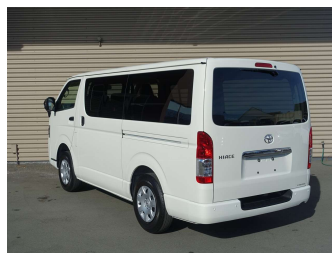

2026 Toyota Hiace DX 4WD GL Package

Purchase Price **\$57,500**
Includes GST, Registration & Licensing

Finance may be available on this vehicle. Ask one of our friendly staff for more information.

Gain peace of mind with Mechanical Breakdown Insurance. **Ask us how.**

Body Style
5 door, Van

Odometer
29 km

Engine
2754 cc, Turbo/Diesel

Fuel Type
Diesel

Transmission
Automatic, 4WD

Wheels
-

VIN
7AT0H60FX26129099

Interior
-