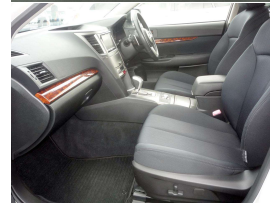

2010 Subaru Legacy 2.5i L Touring Wagon