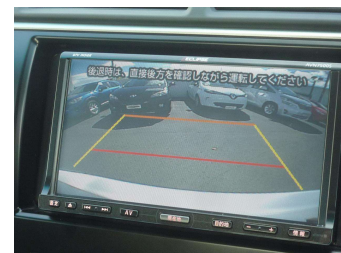

2012 Toyota Camry 2.5 Hybrid

Purchase Price **$16,995**
Includes GST, Registration & Licensing

Finance may be available on this vehicle. Ask one of our friendly staff for more information.

Gain peace of mind with Mechanical Breakdown Insurance. **Ask us how.**

Top features

- » "Smart Key" Operation
- » 2.5 litre Hybrid
- » 7 Airbags
- » ABS Braking
- » Alloy wheels
- » CD Player
- » Central Locking
- » Climate Control
- » Electric Mirrors
- » Electric Windows
- » Immobiliser
- » Keyless Entry
- » Power Steering
- » Rear-view Camera
- » Stability Control
- » Traction Control

Body Style
4 door, Sedan

Odometer
28,718 km

Engine
2493 cc, Hybrid

Fuel Type
Hybrid

Transmission
CVT, Front Wheel

Wheels
17", Alloy

VIN
7AT0H604X24010737

Interior
-

Safety

Based on 2023 UCSR rating for 11-17 models

Reg No.

-

Ext Colour
Silver

History
Ex-Overseas

Seats
5 seats

CO2 Emissions
★★★★☆
121 grams/km

Energy Economy
★★★★☆☆

Annual fuel cost of $2,040
5.2L per 100km

Cost per year is an estimate based on petrol price of $2.80 per litre and an average distance of 14000 km. Emissions and Energy Economy figures standardised to 3P WLTP.

Stock ID: 6728

Auto Court | Phone 03 455 3000 | Email info@autocourt.net.nz
cnr Burns and Neville Streets, Carisbrook, DUNEDIN 9012, New Zealand
www.autocourt.net.nz