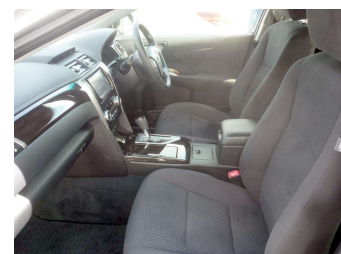

2012 Toyota Camry 2.5 Hybrid

Purchase Price **$16,995**
Includes GST, Registration & Licensing

Finance may be available on this vehicle. Ask one of our friendly staff for more information.

Gain peace of mind with Mechanical Breakdown Insurance. **Ask us how.**

Top features

- » "Smart Key" Operation
- » 2.5 litre Hybrid
- » 7 Airbags
- » ABS Braking
- » Alloy wheels
- » CD Player
- » Central Locking
- » Climate Control
- » Electric Mirrors
- » Electric Windows
- » Immobiliser
- » Keyless Entry
- » Power Steering
- » Rear-view Camera
- » Stability Control
- » Traction Control

Body Style
4 door, Sedan

Odometer
28,718 km

Engine
2493 cc, Hybrid

Fuel Type
Hybrid

Transmission
CVT, Front Wheel

Wheels
17", Alloy

VIN
7AT0H604X24010737

Interior
-

Safety

Based on 2023 UCSR rating for 11-17 models

Reg No.

-

Ext Colour
Silver

History
Ex-Overseas

Seats
5 seats

CO2 Emissions
★★★★☆
121 grams/km

Energy Economy
★★★★☆☆

Annual fuel cost of $2,040
5.2L per 100km

Cost per year is an estimate based on petrol price of $2.80 per litre and an average distance of 14000 km. Emissions and Energy Economy figures standardised to 3P WLTP.

Stock ID: 6728

Auto Court | Phone 03 455 3000 | Email info@autocourt.net.nz
cnr Burns and Neville Streets, Carisbrook, DUNEDIN 9012, New Zealand
www.autocourt.net.nz