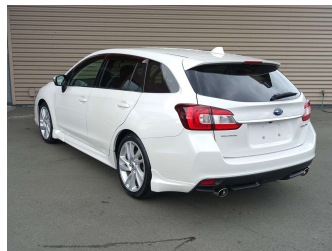

2015 Subaru Levorg 1.6 GT AWD

Purchase Price **\$16,500**
Includes GST, Registration & Licensing

Finance may be available on this vehicle. Ask one of our friendly staff for more information.

Gain peace of mind with Mechanical Breakdown Insurance. **Ask us how.**

Top features

- » "Smart Key" Operation
- » 1.6 litre Turbo
- » 7 Airbags
- » ABS Braking
- » All Wheel Drive
- » Alloy wheels
- » CD Player
- » Central Locking
- » Climate Control
- » Cruise Control
- » Electric adj driver's...
- » Electric Front Windows
- » Electric Mirrors
- » EyeSight Driver Assist
- » Forward Collision Miti...
- » Hillstart Assist
- » Immobiliser
- » Keyless Entry

Body Style
5 door, Station Wagon

Odometer
70,407 km

Engine
1599 cc, Turbocharged

Fuel Type
Petrol

Transmission
CVT, All Wheel Drive

Wheels
18", Alloy

VIN
7AT0GF22X26032774

Interior
-