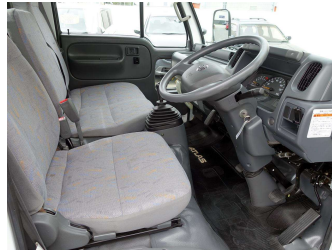

2002 Nissan Atlas 150

Purchase Price **$18,995**
Includes GST, Registration & Licensing

Finance may be available on this vehicle. Ask one of our friendly staff for more information.

Gain peace of mind with Mechanical Breakdown Insurance. **Ask us how.**

Top features

- » 2 litre Petrol EFI
- » Air Conditioning
- » Central Locking
- » Drivers Airbag
- » Electric Windows
- » Power Steering

Body Style
2 door, Truck - Flat Deck

Odometer
35,563 km

Engine
1998 cc, Petrol

Fuel Type
Petrol

Transmission
Manual

Wheels
-

VIN
7AT0DH1GX24007117

Interior
-

Safety

Based on 2024 VSRR rating

Reg No.

-

Ext Colour
WHITE

History
Ex-Overseas

Seats
3 seats

CO2 Emissions
★☆☆☆☆
275 grams/km

Energy Economy
★☆☆☆☆

Annual fuel cost of $4,510
11.5L per 100km

Cost per year is an estimate based on petrol price of $2.80 per litre and an average distance of 14000 km. Emissions and Energy Economy figures standardised to 3P WLTP.

Stock ID: 6789