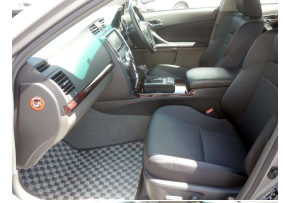

2011 Toyota Mark X 250G