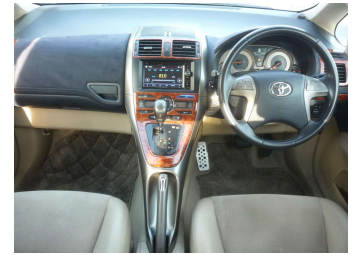

2007 Toyota Blade G

Purchase Price **\$10,995**
Includes GST, Registration & Licensing

Finance may be available on this vehicle. Ask one of our friendly staff for more information.

Gain peace of mind with Mechanical Breakdown Insurance. **Ask us how.**

Top features

- » "Smart Key" Operation
- » 2.4 litre VVT-i
- » 7 Airbags
- » ABS Braking
- » Alloy wheels
- » CD Player
- » Central Locking
- » Climate Control
- » Electric adj driver's...
- » Electric Mirrors
- » Electric Windows
- » Immobiliser
- » Keyless Entry
- » Part-leather Trim
- » Power Steering
- » Spoiler
- » Stability Control
- » Traction Control

Body Style
5 door, Hatchback

Odometer
58,669 km

Engine
2362 cc, Twin Cam VVT-i

Fuel Type
Petrol

Transmission
CVT, Front Wheel

Wheels
17", Alloy

VIN
7AT0H656X21005040

Reg No.
NYP656

Ext Colour
Silver

History
Ex-Overseas, 2 owners

Seats
5 seats, Part leather

CO2 Emissions
★★★★☆
208 grams/km

Energy Economy
★★☆☆☆
Annual fuel cost of \$3,410
8.7L per 100km

Interior
-

Safety

Based on 2023 VSRR rating