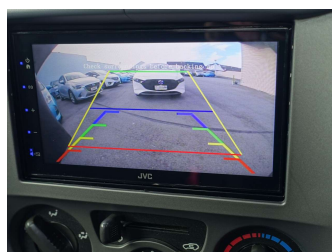

# 2020 GWM Steed 4WD Flat Deck

**Purchase Price** **\$23,995**  
Includes GST, Registration & Licensing

Finance may be available on this vehicle. Ask one of our friendly staff for more information.

Gain peace of mind with Mechanical Breakdown Insurance. **Ask us how.**