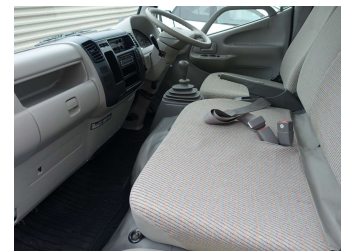

2003 Toyota Dyna 150

Purchase Price

\$20,000

Includes GST, Registration & Licensing

Finance may be available on this vehicle. Ask one of our friendly staff for more information.

Gain peace of mind with Mechanical Breakdown Insurance. **Ask us how.**