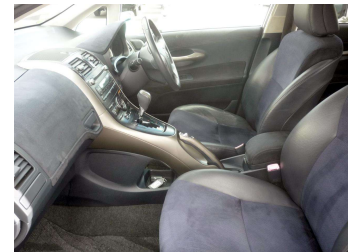

# 2007 Toyota Blade G

Purchase Price

**\$12,500**

Includes GST, Registration & Licensing

Finance may be available on this vehicle. Ask one of our friendly staff for more information.

Gain peace of mind with Mechanical Breakdown Insurance. **Ask us how.**

## Top features

- » "Smart Key" Operation
- » 2.4 litre VVT-i
- » 7 Airbags
- » ABS Braking
- » Alloy wheels
- » Body Kit (Factory)
- » CD Player
- » Central Locking
- » Climate Control
- » Electric adj driver's...
- » Electric Mirrors
- » Electric Windows
- » Immobiliser
- » Keyless Entry
- » Part-leather Trim
- » Power Steering
- » Spoiler
- » Stability Control