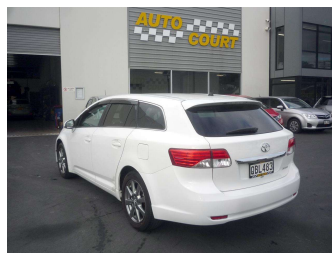

2014 Toyota Avensis Li Sportwagon

Purchase Price **\$16,995**
Includes GST, Registration & Licensing

Finance may be available on this vehicle. Ask one of our friendly staff for more information.

Gain peace of mind with Mechanical Breakdown Insurance. **Ask us how.**

Top features

- » "Smart Key" Operation
- » 2 litre Valvematic
- » 7 Airbags
- » ABS Braking
- » Alloy wheels
- » CD Player
- » Central Locking
- » Climate Control
- » Cruise Control
- » Electric Mirrors
- » Electric Windows
- » Immobiliser
- » Keyless Entry
- » Part-leather Trim
- » Power Steering
- » Rear-view Camera
- » Spoiler
- » Stability Control

Body Style
5 door, Station Wagon

Odometer
52,451 km

Engine
1986 cc, Twin Cam Valvematic

Fuel Type
Petrol

Transmission
CVT, Front Wheel

Wheels
17", Alloy

VIN
7AT0H63MX23009521

Interior
-